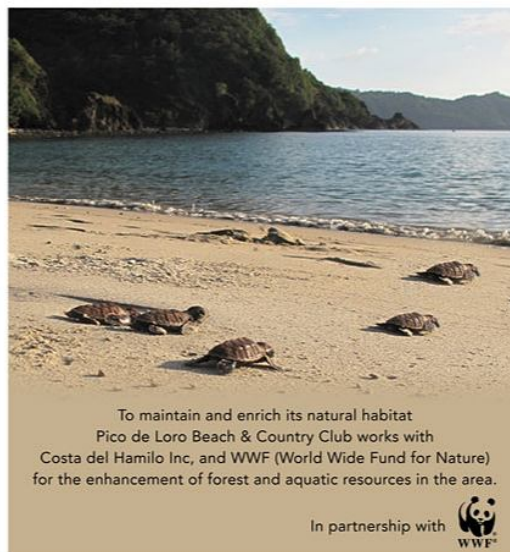

KULTURA BUTIK

Pick up some beautiful souvenirs from your trip at this one stop shop at the Beach Club Lobby & Pico Sands Hotel.

FIRST AID

A nurse is on duty 24 hours a day to provide medical assistance. We have also partnered with Lifeline Rescue Services for medical emergencies.